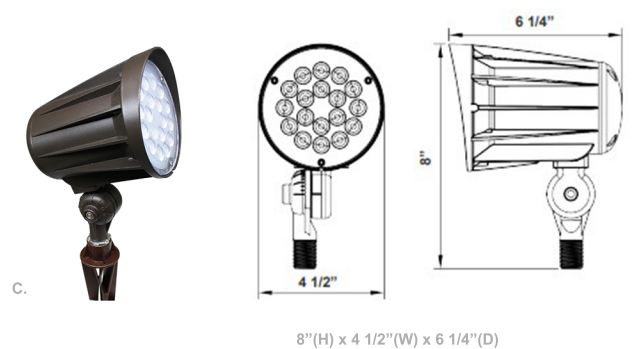

LED Bullet Landscape Flood Lights

Wattage

6W / 12W / 24W / 32W

Voltage Input

12V AC/DC

Dimmable

Non Dimmable

Finish

Die-cast Aluminum Housing with Powder Coat Finish
Dark Bronze / Black

Beam Angles

Color Temperatures

Features

Shroud Accessory

Catalog No.	Fig.	Catalog No.	Fig.
FLV12-6W-30K	A.	FLV12-24W-30K	B.
FLV12-6W-50K	A.	FLV12-24W-50K	B.
FLV12-12W-30K	B.	FLV12-32W-30K	C.
FLV12-12W-50K	B.	FLV12-32W-50K	C.