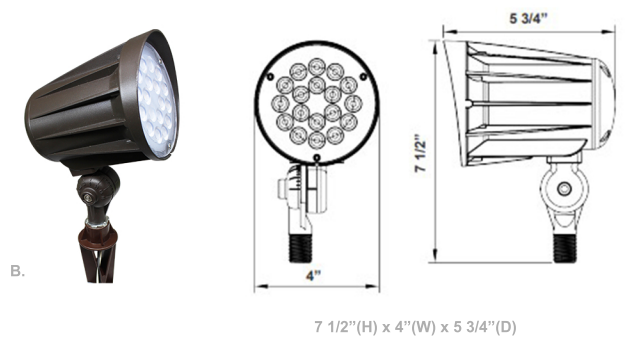

LED Bullet Landscape Flood Lights

Wattage

6W / 12W / 24W / 32W

Voltage Input

12V AC/DC

Dimmable

Non Dimmable

Finish

Die-cast Aluminum Housing with Powder Coat Finish
Dark Bronze / Black

Beam Angles

Color Temperatures

Features

Shroud Accessory

Catalog No.	Fig.	Catalog No.	Fig.
FLV12-6W-30K	A.	FLV12-24W-30K	B.
FLV12-6W-50K	A.	FLV12-24W-50K	B.
FLV12-12W-30K	B.	FLV12-32W-30K	C.
FLV12-12W-50K	B.	FLV12-32W-50K	C.