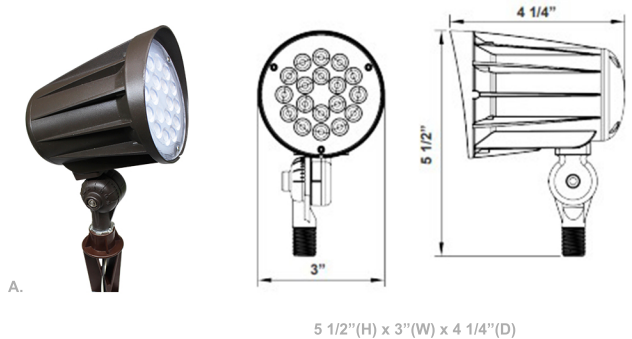

LED Bullet Landscape Flood Lights

Wattage

6W / 12W / 24W / 32W

Voltage Input

12V AC/DC

Dimmable

Non Dimmable

Finish

Die-cast Aluminum Housing with Powder Coat Finish
Dark Bronze / Black

Beam Angles

Color Temperatures

Features

Shroud Accessory

Catalog No.	Fig.	Catalog No.	Fig.
FLV12-6W-30K	A.	FLV12-24W-30K	B.
FLV12-6W-50K	A.	FLV12-24W-50K	B.
FLV12-12W-30K	B.	FLV12-32W-30K	C.
FLV12-12W-50K	B.	FLV12-32W-50K	C.